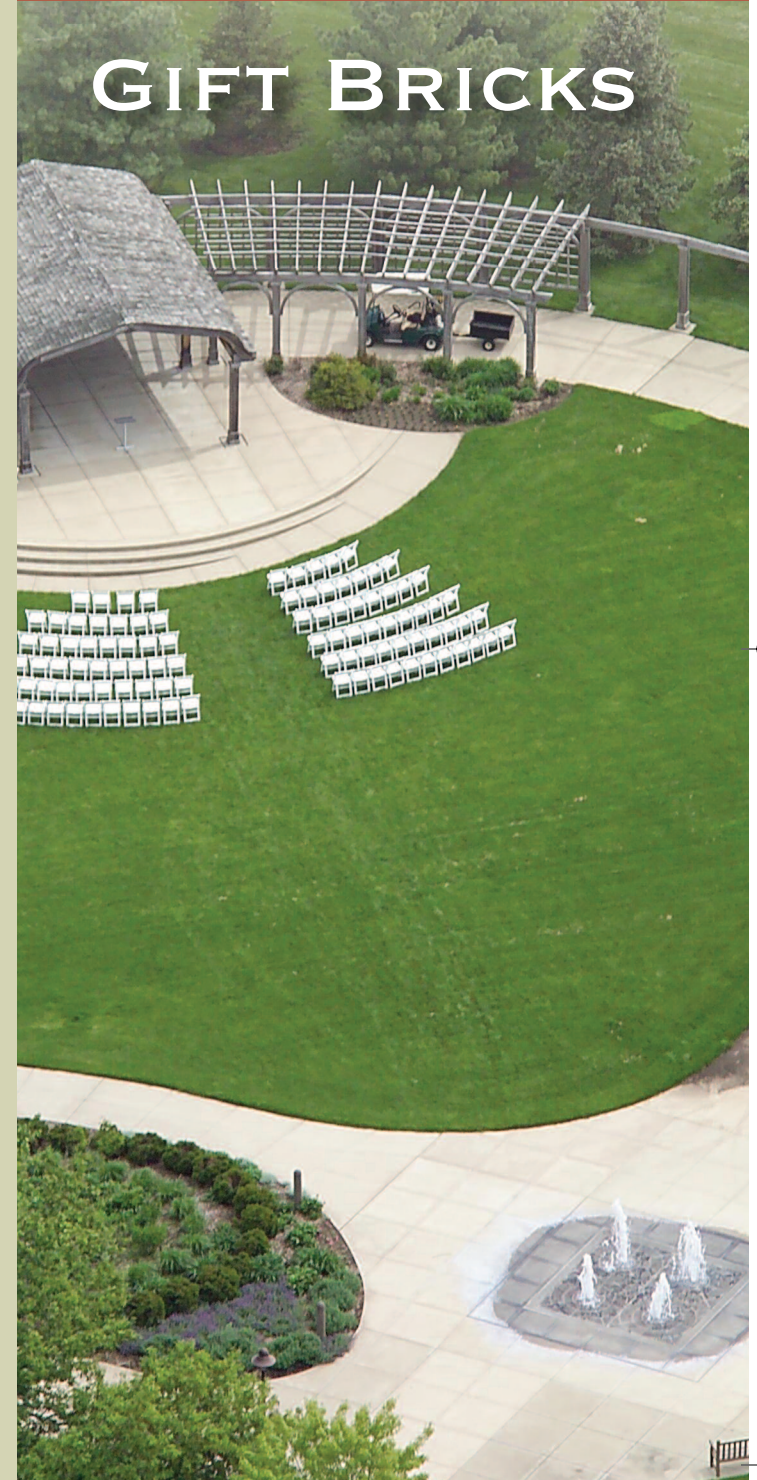

KLEHM ARBORETUM & BOTANIC GARDEN

GIFT BRICKS